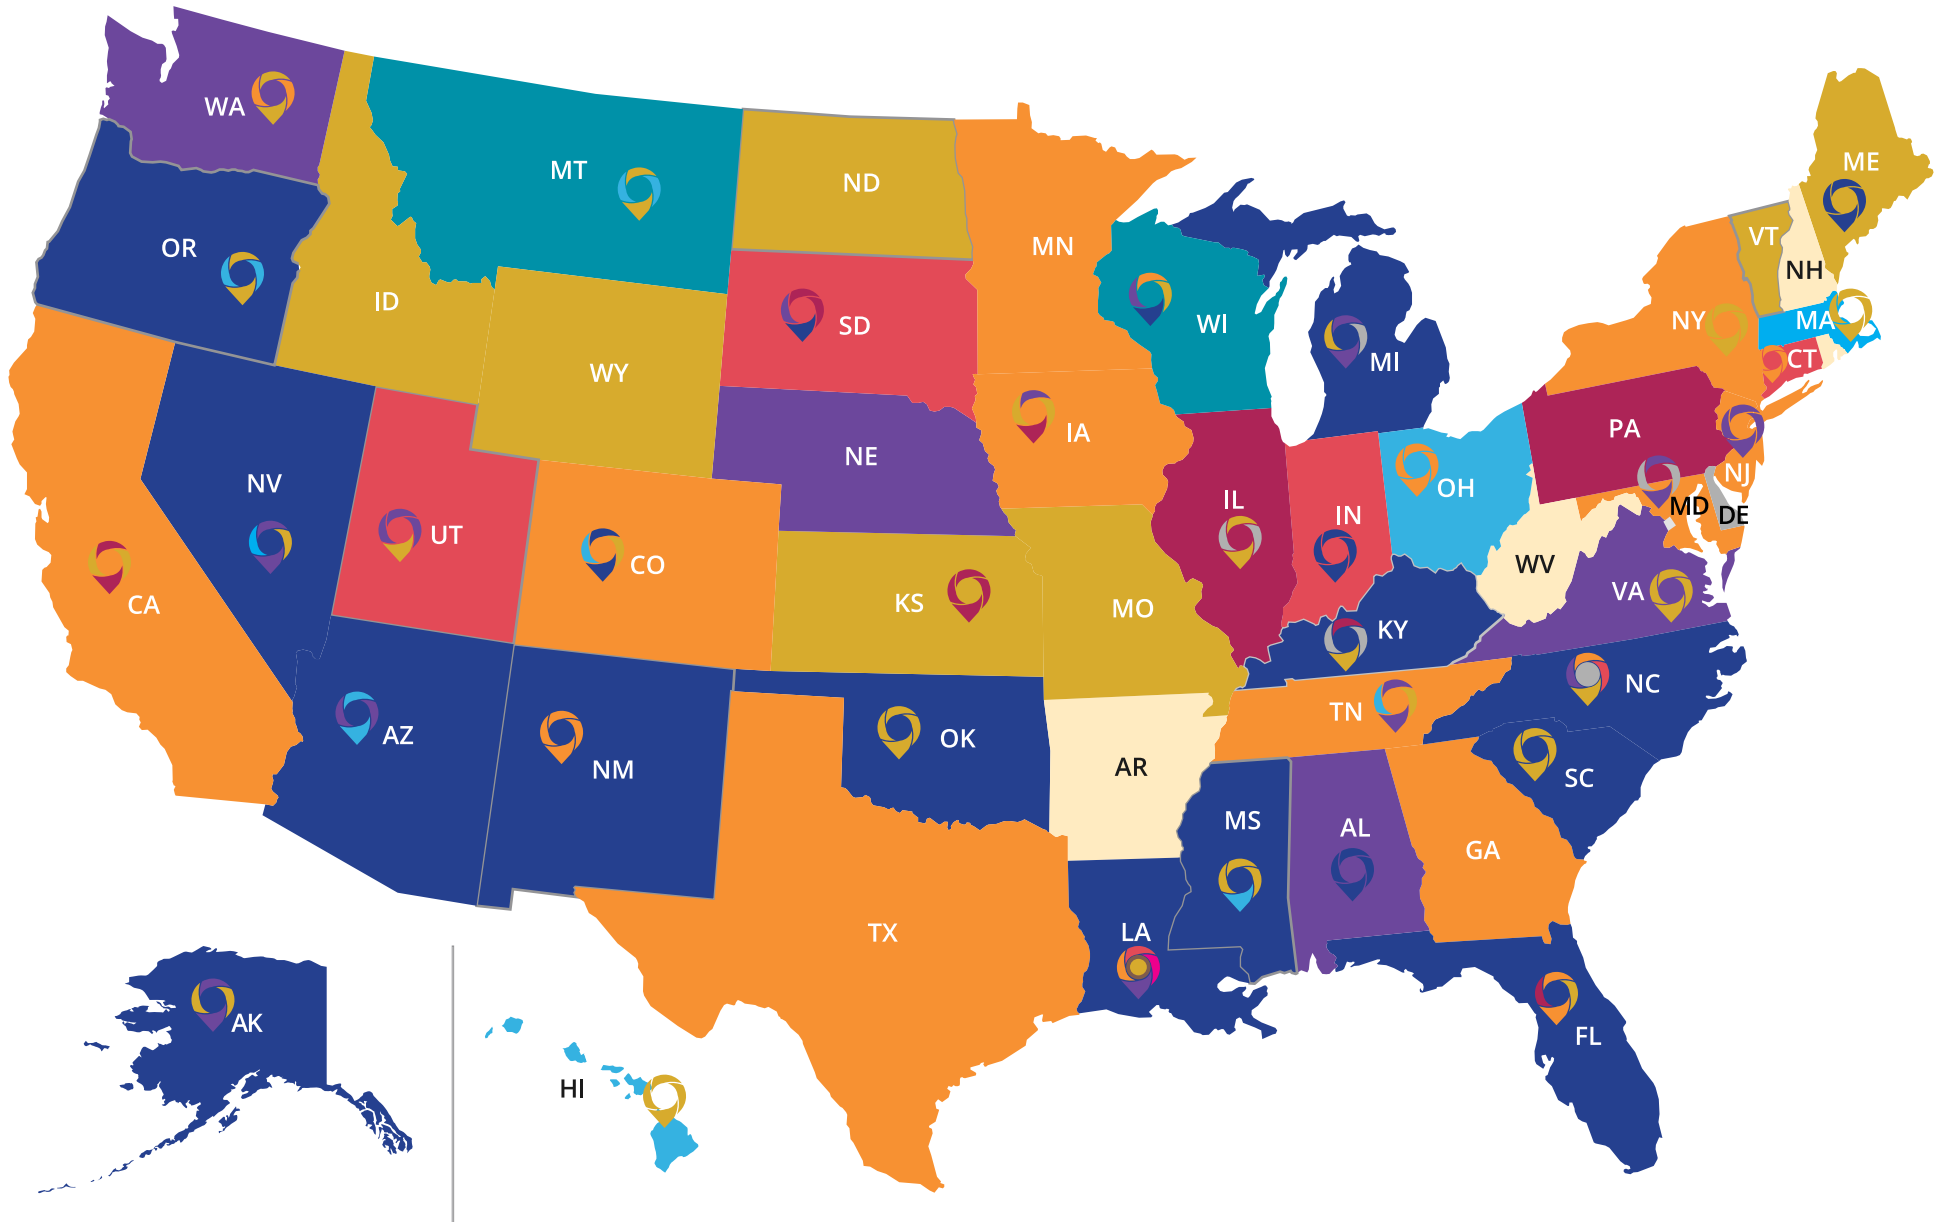

2019-2020 TEACHER QUALITY PROFESSIONAL SUPPORTS MAP

Alabama	
Lee County	BL
Montgomery	BL
Montgomery	ECLL

Alaska	
Fairbanks EA	ECLL
State Cohort	BL
	JumpStart

Arizona	
Mesa EA	ECLL
Paradise Valley EA	ECLL
Phoenix Classified	BL
	TLI

California	
Chula Vista Educators	MC
Los Angeles	CS
Oakland	CS
Pomona	CS
Richmond	CS
San Diego	CS
San Francisco	CS
	JumpStart

Colorado	
Adams	CS
Denver	CS
District Twelve EA	ECLL
Jefferson County	CS
Pikes Peak EA	ECLL
Pueblo	CS
	JumpStart
	TLI

Connecticut	
Bridgeport EA	CS
Bridgeport EA	ELI
Capital Region Education Council EA	ELI
Darien EA	ELI
Southington EA	ELI
West Hartford EA	ELI

Delaware	
Aspiring Educators of Delaware	CREATE

Florida	
Hillsborough	CS
Hillsborough	JumpStart
Indian River Valley	ECLL
Leon Classroom TA	ECLL
Palm Beach County CTA	ECLL
Pinellas County	CS
Pinellas County	MC
Pinellas County	ECLL

Georgia	
	CS

Hawaii	
	JumpStart
	TLI

Idaho	
	JumpStart

Illinois	
Canton EA	MC
Governors State University	CREATE
	JumpStart

Indiana	
Columbus EA	ELI
Evansville TA	ECLL
Jennings County CTA	ELI
Lafayette EA	ELI
Lawrence EA	ELI
Marion TA	ELI
Monroe County EA	ELI
Mount Vernon CTA	ELI
New Albany-Floyd County	ELI
West Clark TA	ELI

Iowa	
Cedar Rapids EA	CS
Cedar Rapids EA	MC
Des Moines	BL
West Des Moines	CS
	JumpStart

Kansas	
Valley Center NEA	MC
Winfield NEA	MC
	JumpStart

Kentucky	
Aspiring Educators of Kentucky	CREATE
Jefferson County TA	ECLL
Knox County	MC
	JumpStart

Louisiana	
Caddo AE	ELI
Calcasieu AE	ECLL
Center for Teaching and Learning	New Ed
East Baton Rouge	CS
Lafayette	CS
State Cohort	BL
The Teaching and Learning Center	Mentor Training
	JumpStart

Maine	
Lewiston EA	ECLL
	JumpStart

Maryland	
Anne Arundel	JumpStart
Baltimore County	CS
Coppin State College	CREATE
Howard County	JumpStart
Montgomery County	CS
Montgomery County	JumpStart
Prince George's County	BL
Prince George's County	CS
Prince George's County	JumpStart
Prince George's County	JumpStart

Massachusetts	
	JumpStart
	TLI

Michigan	
Ann Arbor	BL
Aspiring Educators of Michigan	CREATE
Bay City EA	ECLL
Clintondale	BL
Lansing	BL
Michigan State University	CREATE
Plymouth-Canton EA	ECLL
Rochester	JumpStart
Saginaw EA	ECLL
Utica	BL
	JumpStart

Minnesota	
Duluth	CS
Deer River	CS
Minneapolis	CS
St. Paul	CS

Mississippi	
MAE Black Male Educators Cohort	ECLL
Vicksburg Warren AE	ECLL
	JumpStart
	TLI

Missouri	
	JumpStart

Montana	
Missoula	CENTRS
	JumpStart
	TLI

Nebraska	
Omaha	BL

Nevada	
NEA Southern Nevada	BL
NEA Southern Nevada	ECLL
Nye County CTA	ECLL
Ormsby County EA	ECLL
	JumpStart
	TLI

New Jersey	
Camden	CS
Jersey City	CS
Orange	BL

New Mexico	
Farmington NM NEA	ECLL
Las Cruces	CS

New York	
Albany	CS
New York City	CS
	JumpStart

North Carolina	
Durham	CS
Charlotte Mecklenburg AE	ECLL
Guilford AE	ECLL
Louisburg College	CREATE
Martin	BL
Monroe City AE	ELI
Onslow	ECLL
	JumpStart

North Dakota	
	JumpStart

Ohio	
Columbus EA	TLI
Hamilton County	CS

Oklahoma	
Moore	JumpStart
Mustang EA	ECLL

Oregon	
Salem Keizer EA	ECLL
	JumpStart
	TLI

Pennsylvania	
Montessori Regional Charter School	MC

South Carolina	
Beaufort County	ECLL
Richland County	ECLL
	JumpStart